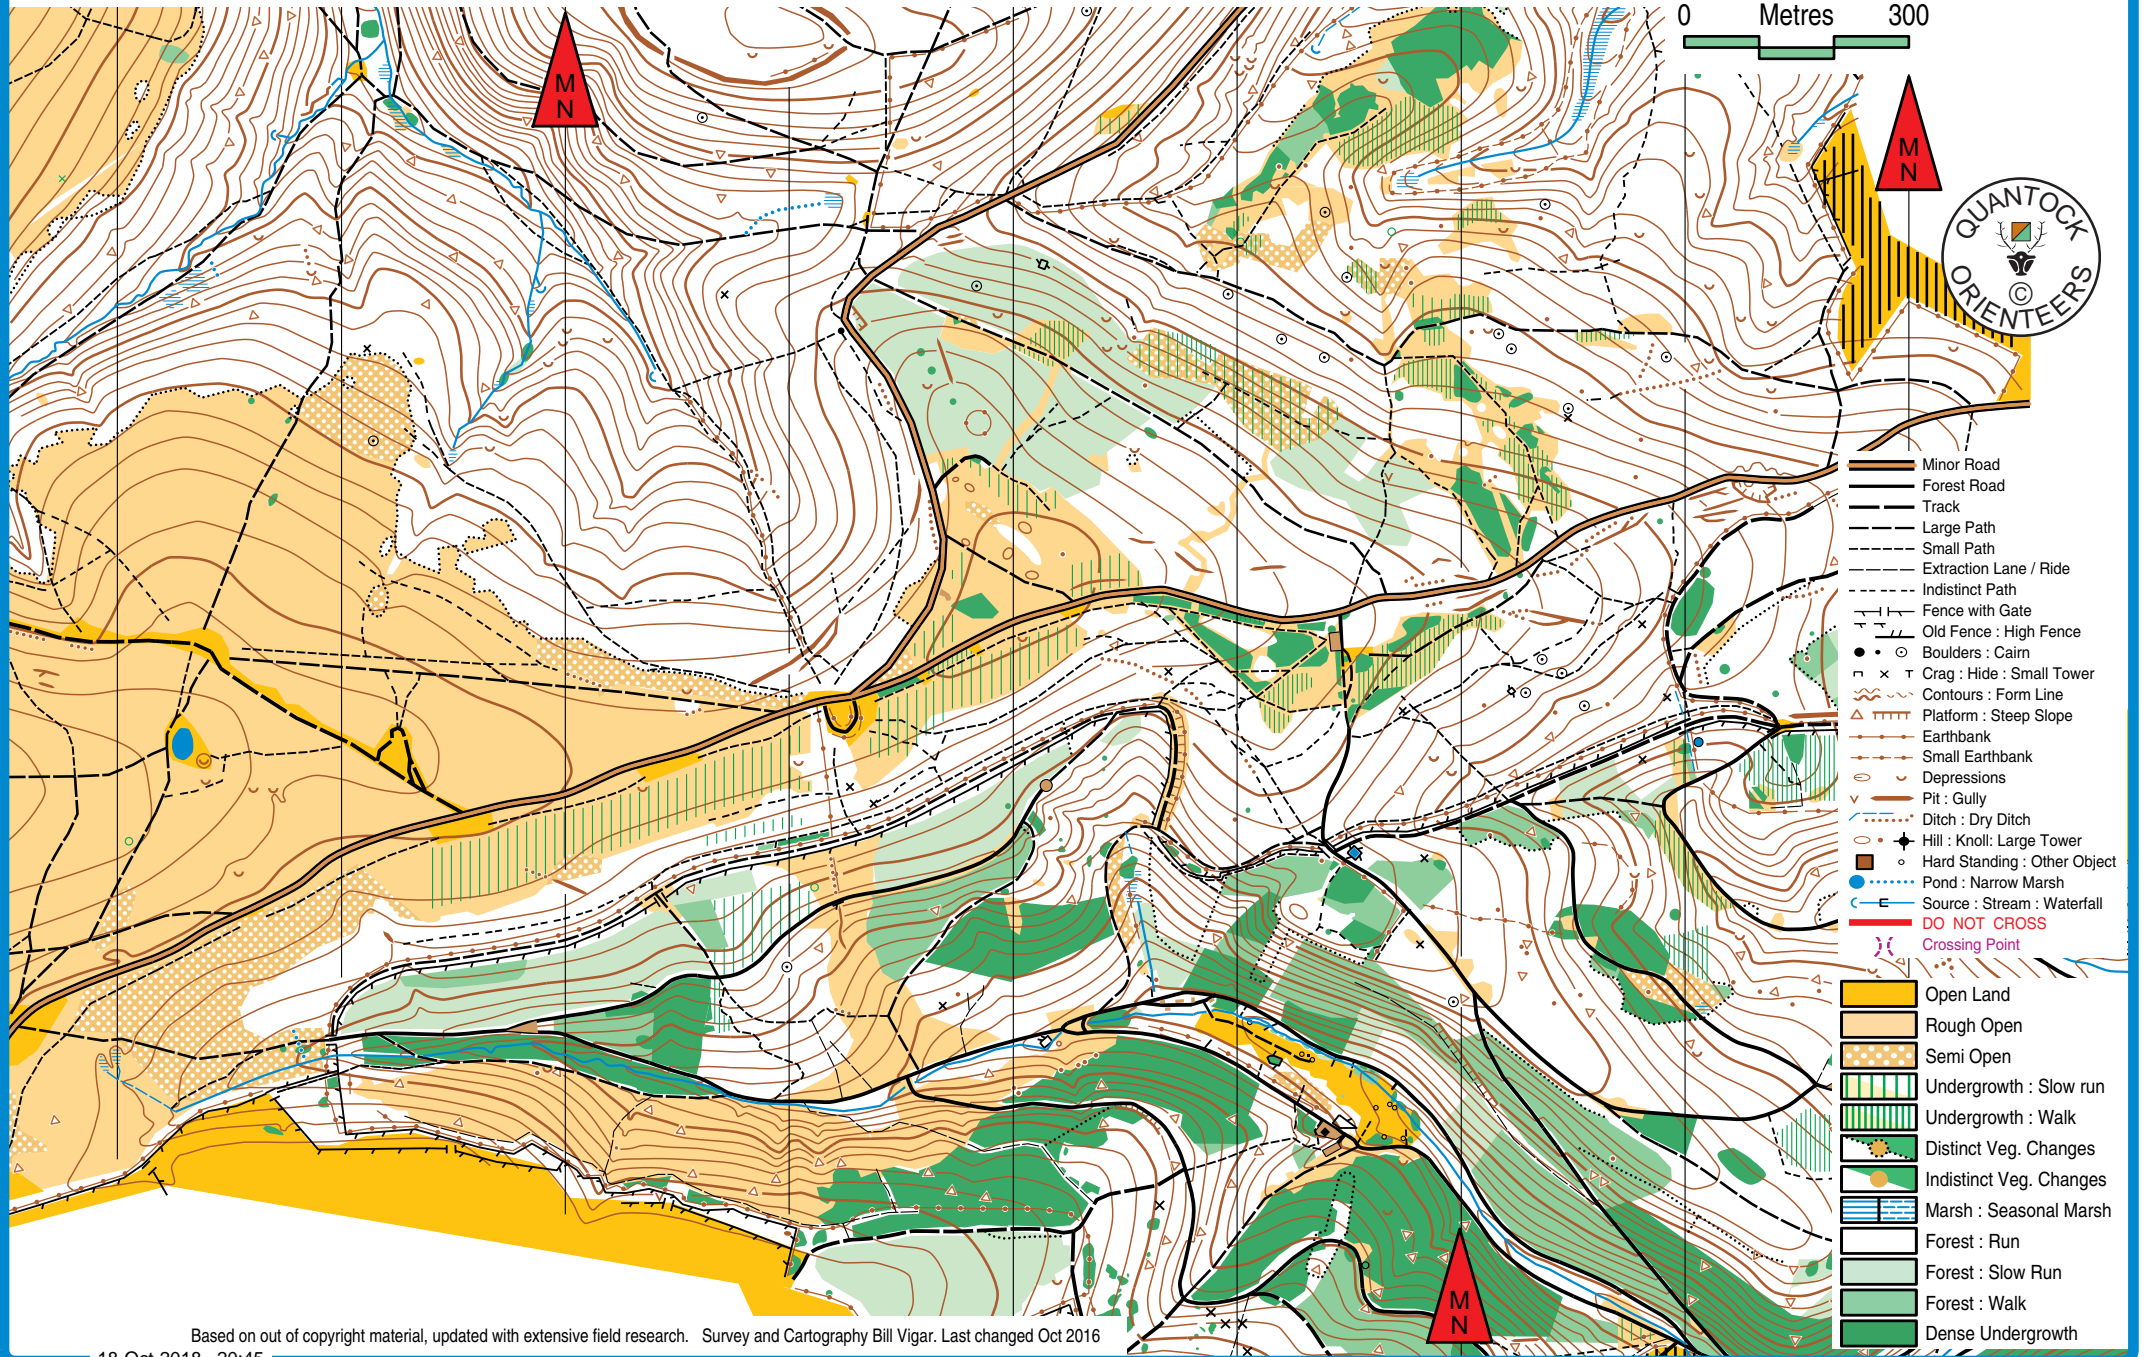

RAMS COMBE

Scale 1:10,000 Contours 5m

Based on out of copyright material, updated with extensive field research. Survey and Cartography Bill Vigar. Last changed Oct 2016